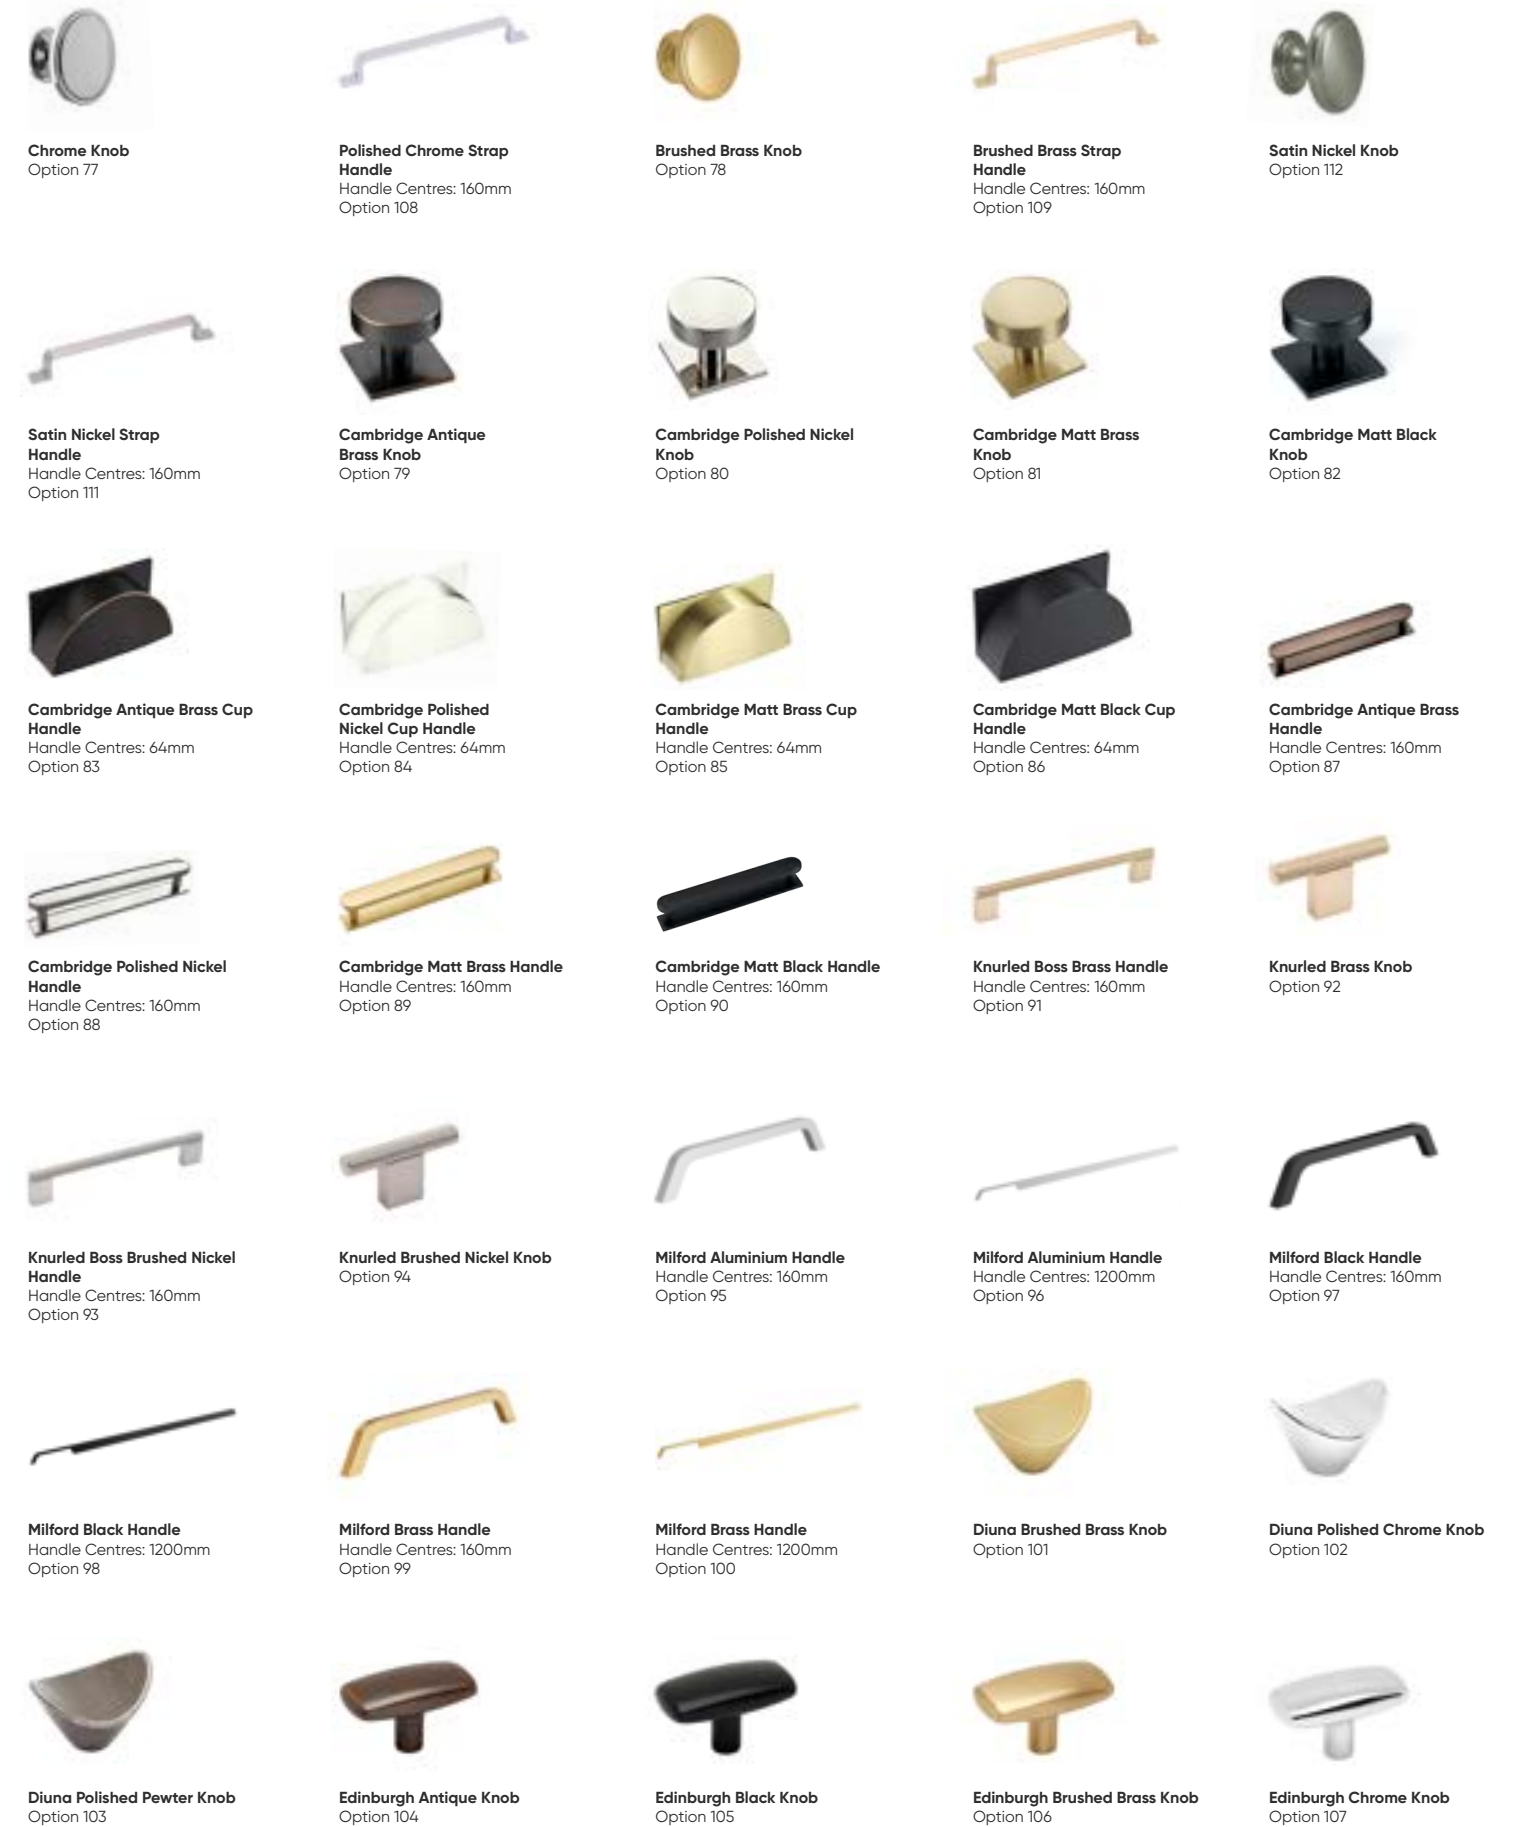

			
Silver Mirror	Smoked Mirror	Grey Glass	White Glass

STEP 4. CHOOSE YOUR DOOR PROFILE

	
Aluminium	Anthracite

STEP 5. CHOOSE YOUR FRAMING FINISH

							
Dawn Matt Grey Walnut	Dusk Matt Cashmere	Dusk Matt Porcelain	Nebula Matt Pebble	Nebula Matt Indigo	Solar Gloss Cashmere	Solar Gloss Platinum	Solar Gloss White

Handle SUITE

A selection of handles are available to suit the style of furniture chosen. From contemporary chrome to more decorative handles for a traditional look.

HANDLES

OUR APPROACH

IN HARMONY WITH THE PLANET