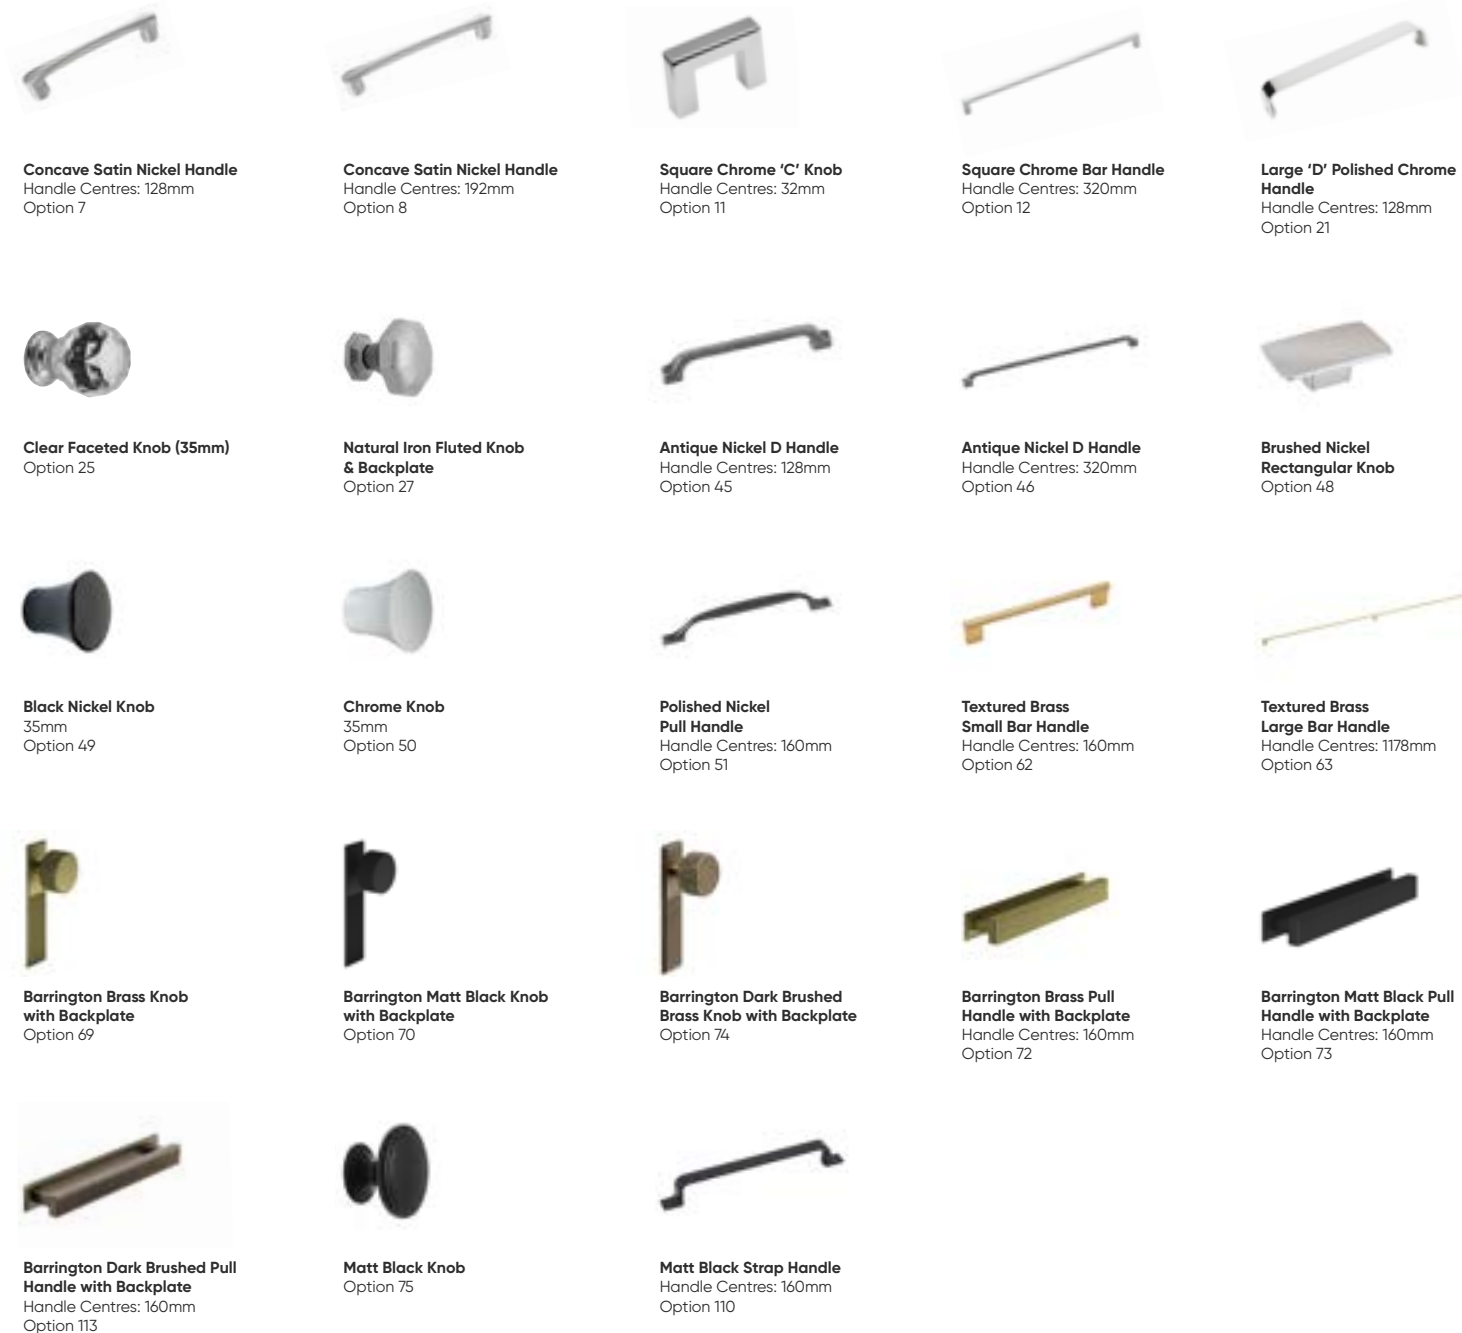

			
Silver Mirror	Smoked Mirror	Grey Glass	White Glass

STEP 4. CHOOSE YOUR DOOR PROFILE

	
Aluminium	Anthracite

STEP 5. CHOOSE YOUR FRAMING FINISH

							
Dawn Matt Grey Walnut	Dusk Matt Cashmere	Dusk Matt Porcelain	Nebula Matt Pebble	Nebula Matt Indigo	Solar Gloss Cashmere	Solar Gloss Platinum	Solar Gloss White

Handle SUITE

A selection of handles are available to suit the style of furniture chosen. From contemporary chrome to more decorative handles for a traditional look.

HANDLES

OUR APPROACH

IN HARMONY WITH THE PLANET