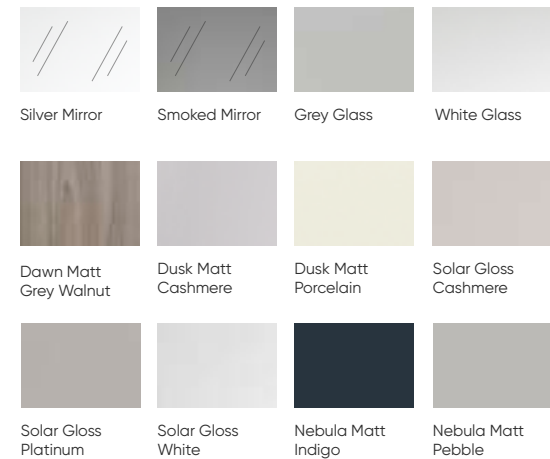

Glide is our versatile sliding wardrobe collection, available in a wide range of colour options and styles. The sliding doors are mounted onto a minimalist frame and provide ample storage space for those much needed items. This design style reflects urban living at its best.

GLIDE FEATURES

Glide sliding wardrobes are ideal for alcoves and smaller bedrooms. They are available with plenty of internal options that include hanging rails, shelves, open boxes, shoe shelves and push to open drawers, which can be used in harmony with one another to neatly hide away all of those essential items.

DOOR FINISHES